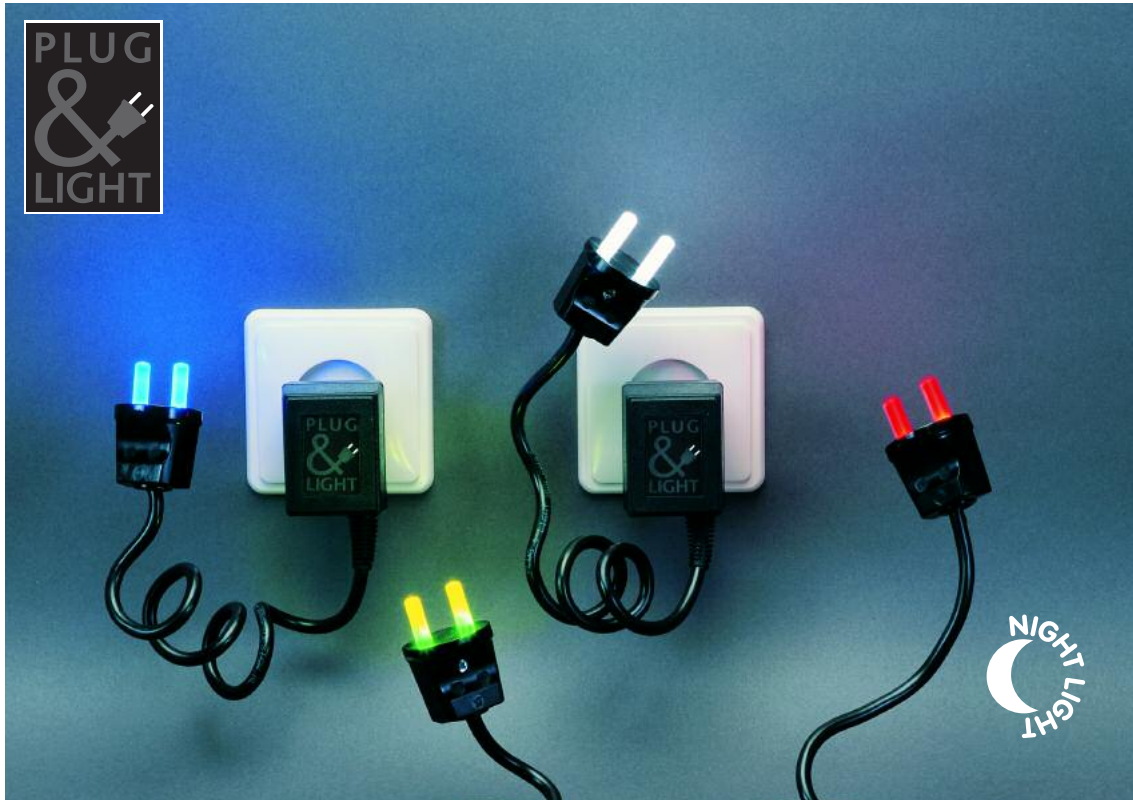

## Light object

### Plug&Light!® Light object

A nightlight with 2 highest quality long life (100.000 hrs.) LED's.  
Poles in color: white, red, yellow or blue.

© Paul Baars, Amsterdam 2001

Packing: Paper pail (top-quality SBS paperboard)