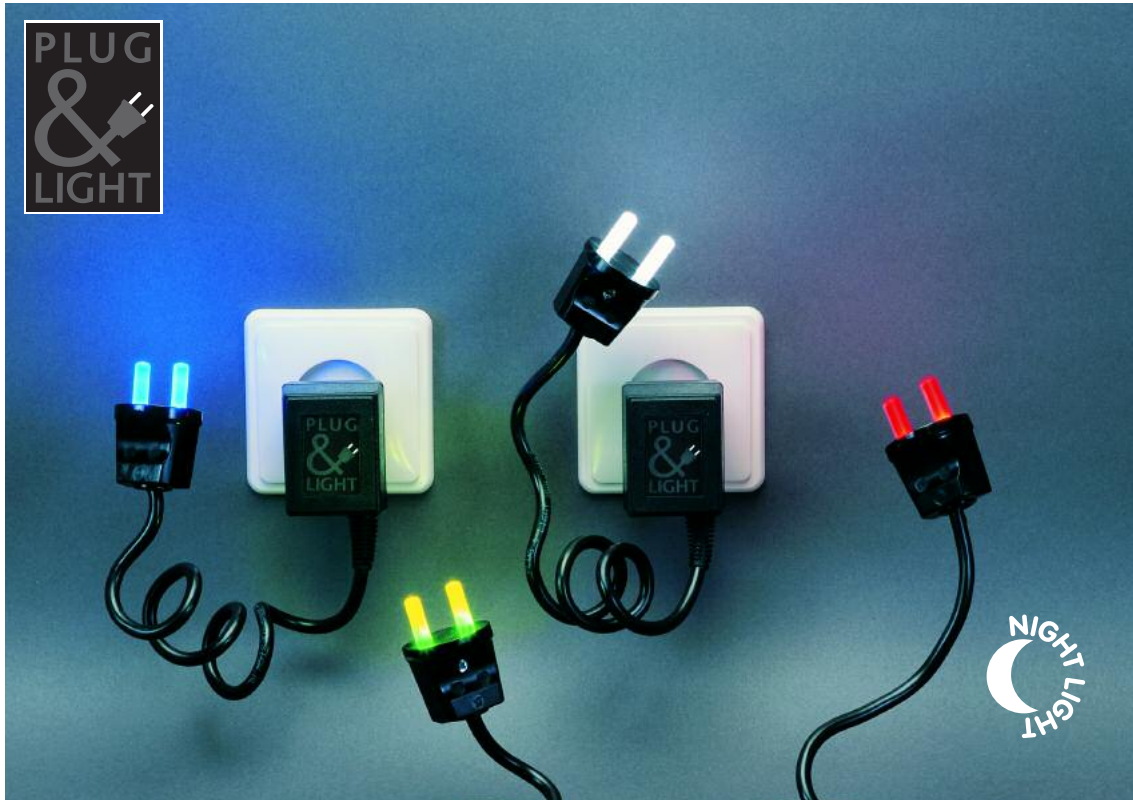

Light object

Plug&Light!® Light object

A nightlight with 2 highest quality long life (100.000 hrs.) LED's.
Poles in color: white, red, yellow or blue.

© Paul Baars, Amsterdam 2001

Packing: Paper pail (top-quality SBS paperboard)